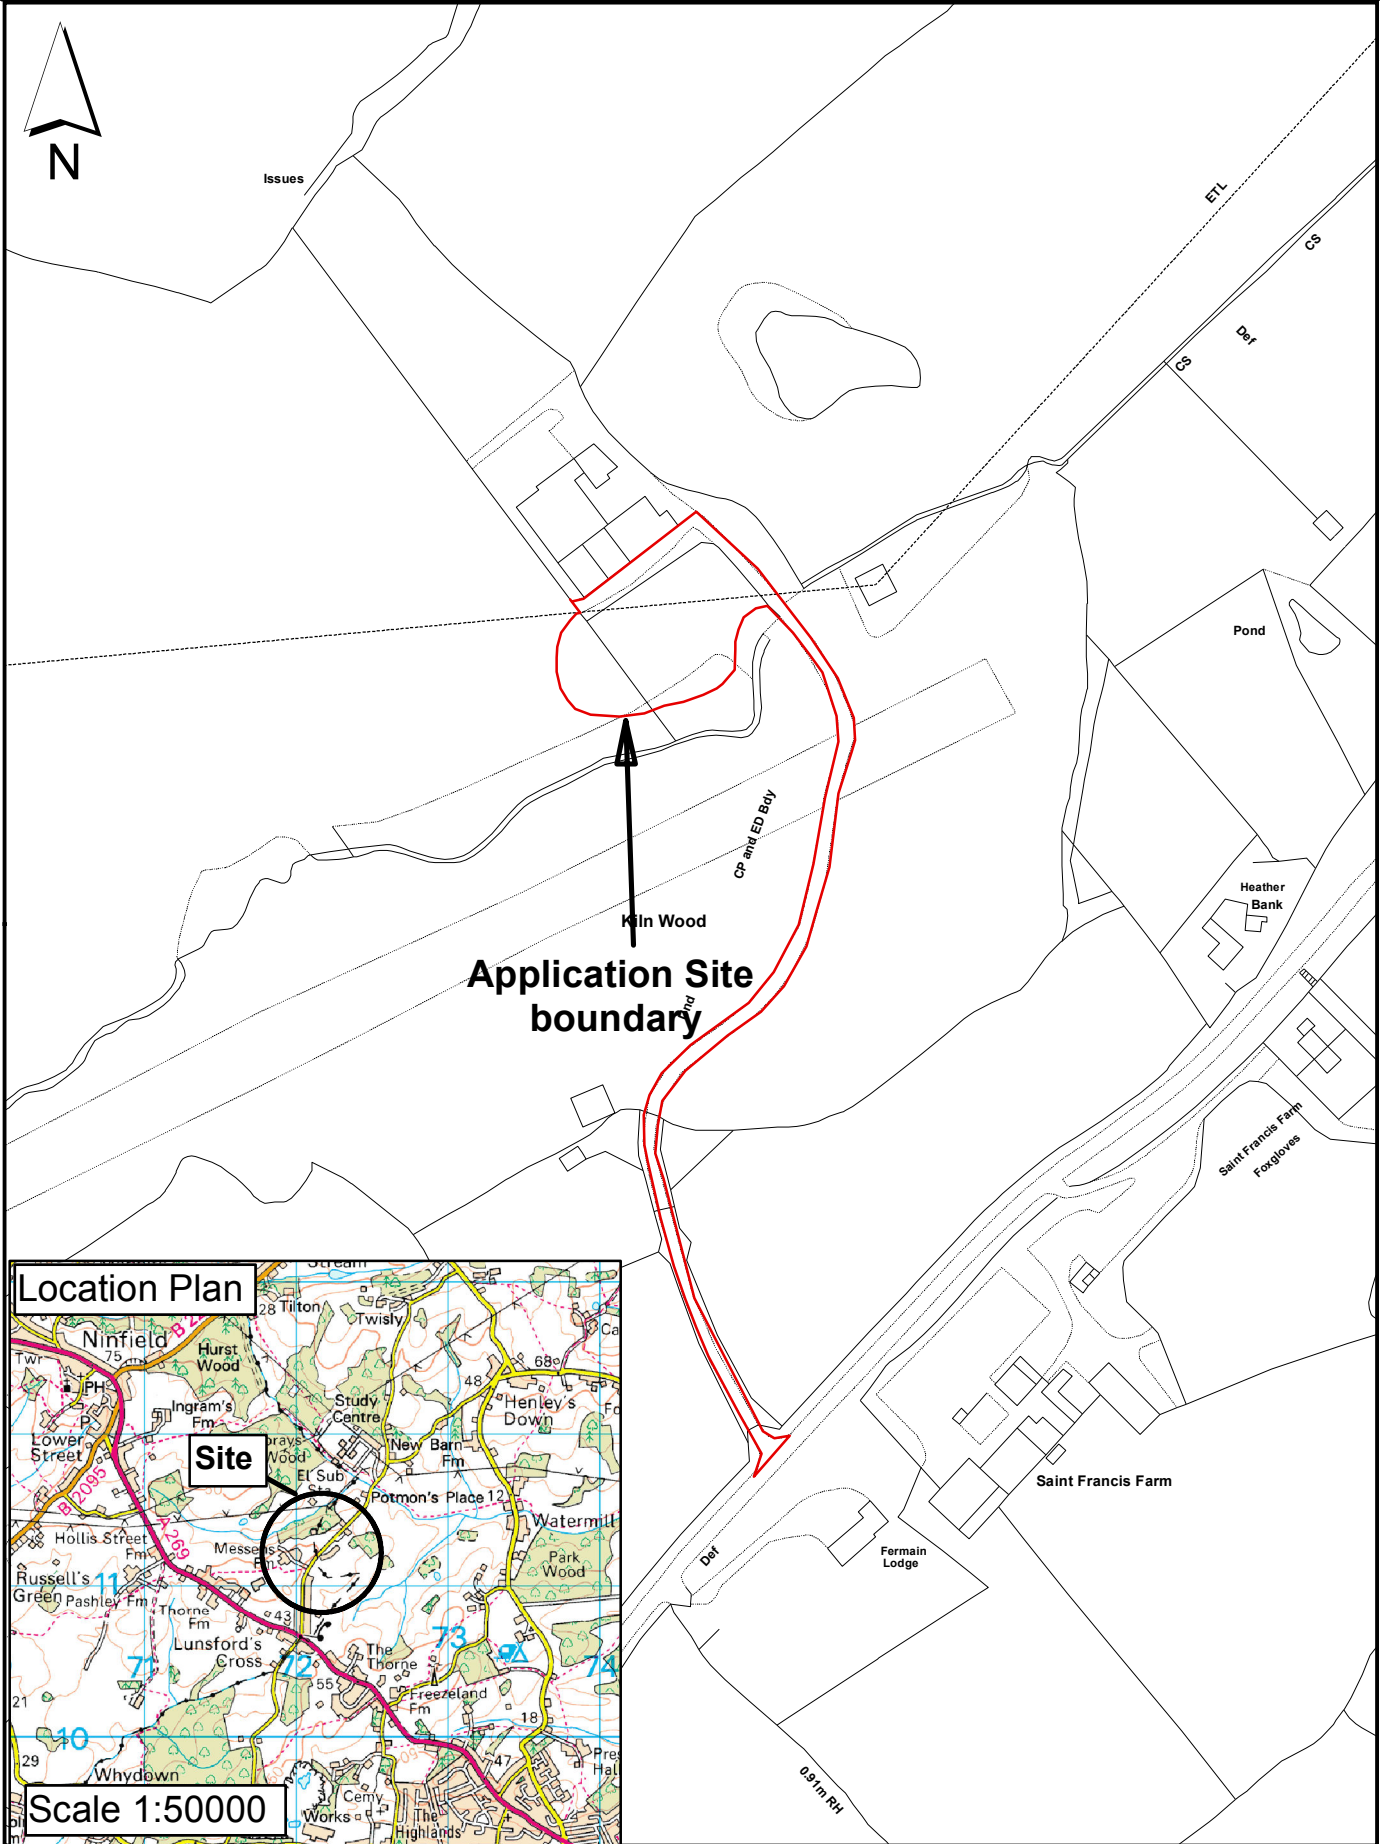

WD/752/CM Kilnwood Farm, Potmans Lane, Catsfield.

Scale 1:2,500

Rupert Clubb BEng (Hons) CEng MICE
Director of Communities,
Economy and Transport
East Sussex County Council

Reproduced from the Ordnance Survey mapping with the permission of the Controller of Her Majesty's Stationery Office © Crown Copyright. Unauthorised reproduction infringes Crown copyright and may lead to prosecution or civil proceedings. East Sussex County Council, 100019601, 2015